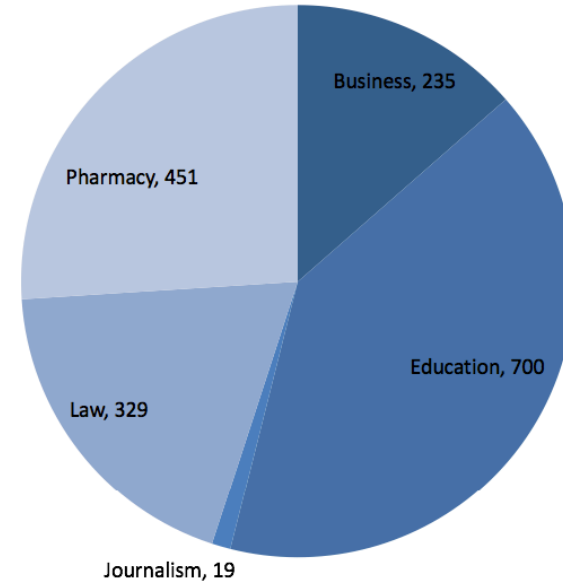

Professional/Graduate Degrees Offered

- College of Pharmacy & Health Sciences
 - Doctor of Pharmacy (DP)
 - Occupational Therapy Doctorate (OTD)
- College of Business and Public Administration
 - Master of Business Administration (MBA)
 - Master of Financial Management (MFM)
 - Master of Public Administration (MPA)
 - Master of Accounting (MAC)
- School of Journalism & Mass Communication
 - Master of Communication Leadership (MCL)
- School of Education
 - Doctor of Education (EdD)
 - Doctor of Philosophy (PhD)
 - Specialist in Education (EdS)
 - Master of Arts in Teaching (MAT)
 - Master of Science (MS)
 - Master of Science in Education (MSE)
- Law
 - Juris Doctor (JD)
 - Master of Laws (LLM)
 - Masters of Jurisprudence (MJ)

Enrollment by College/School

(N = 1734)

College/School Enrollment by Gender

Enrollment by Race/Ethnicity

(N = 1734)